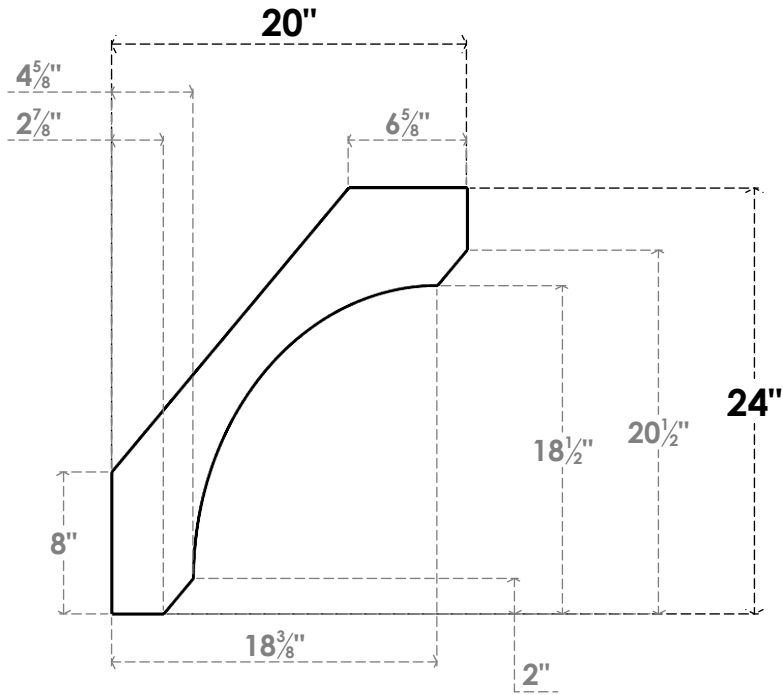

ITEM NUMBER: BRCPC060X20000X24000LEC

6"W X 20"D X 24"H LEGACY ARCHITECTURAL GRADE PVC CLOSED KNEE BRACE

SIDE PROFILE

FRONT PROFILE

ISOMETRIC

EKENA MILLWORK
2300 WEST MAIN ST.
CLARKSVILLE, TX 75426
TOLL FREE: 866-607-0453
WWW.EKENAMILLWORK.COM

NOTES

1. INSTALLATION TO BE COMPLETED IN ACCORDANCE WITH MANUFACTURER'S SPECIFICATIONS.
2. DRAWING MAY NOT BE TO SCALE
3. THIS DRAWING IS INTENDED FOR DESIGN AND PLANNING PURPOSES ONLY.
4. ALL INFORMATION CONTAINED HEREIN WAS CURRENT AT THE TIME OF DEVELOPMENT BUT MUST BE REVIEWED AND APPROVED BY THE PRODUCT MANUFACTURER TO BE CONSIDERED ACCURATE.
5. ARCHITECTURAL GRADE PVC PRODUCTS ARE MADE FROM EXPANDED CELLULAR PVC AND COME NATURALLY WHITE BUT MAY BE PAINTED