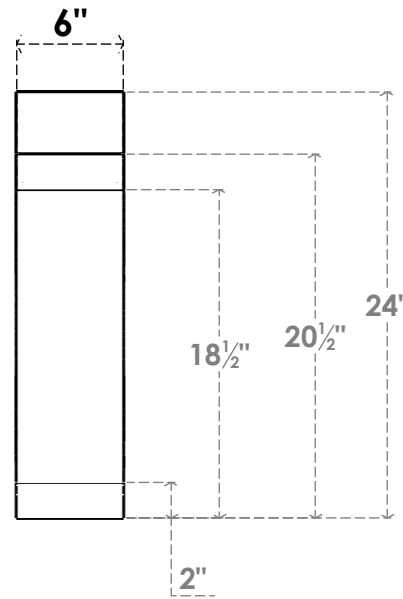

ITEM NUMBER: BRCPC060X20000X24000LEC

6"W X 20"D X 24"H LEGACY ARCHITECTURAL GRADE PVC CLOSED KNEE BRACE

SIDE PROFILE

FRONT PROFILE

ISOMETRIC

EKENA MILLWORK
2300 WEST MAIN ST.
CLARKSVILLE, TX 75426
TOLL FREE: 866-607-0453
WWW.EKENAMILLWORK.COM

NOTES

1. INSTALLATION TO BE COMPLETED IN ACCORDANCE WITH MANUFACTURER'S SPECIFICATIONS.
2. DRAWING MAY NOT BE TO SCALE
3. THIS DRAWING IS INTENDED FOR DESIGN AND PLANNING PURPOSES ONLY.
4. ALL INFORMATION CONTAINED HEREIN WAS CURRENT AT THE TIME OF DEVELOPMENT BUT MUST BE REVIEWED AND APPROVED BY THE PRODUCT MANUFACTURER TO BE CONSIDERED ACCURATE.
5. ARCHITECTURAL GRADE PVC PRODUCTS ARE MADE FROM EXPANDED CELLULAR PVC AND COME NATURALLY WHITE BUT MAY BE PAINTED